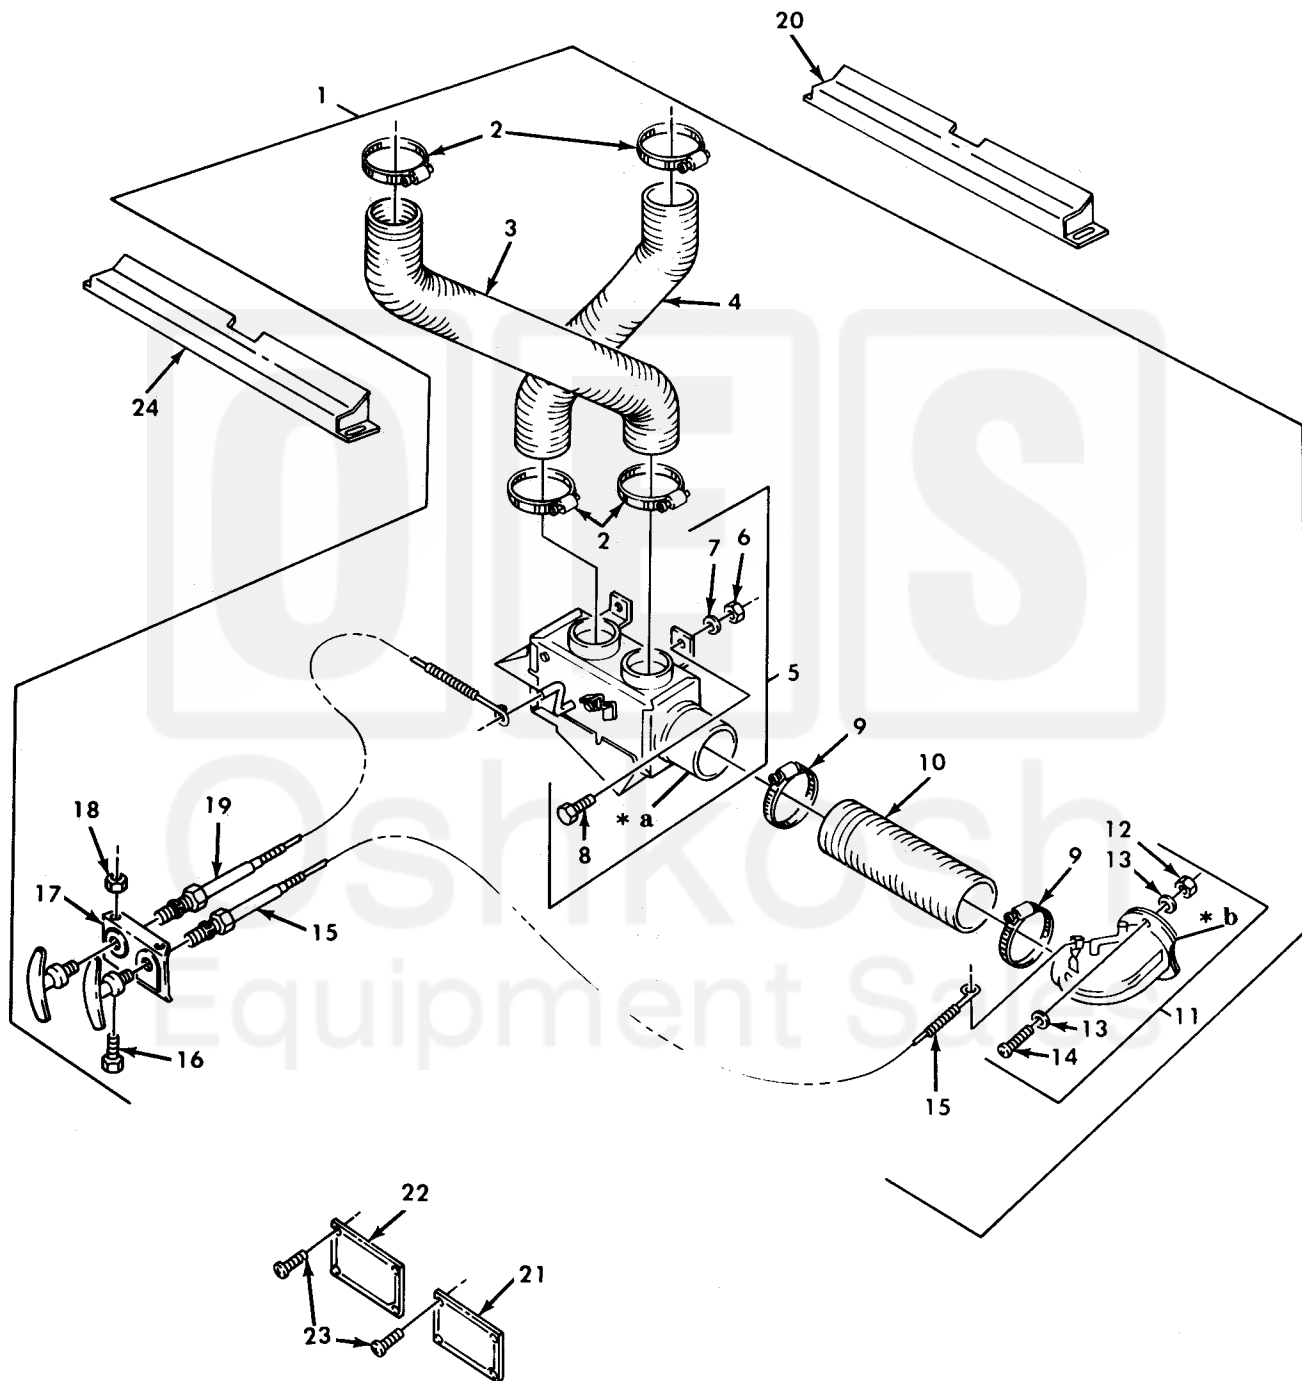

UNIT, DIRECT SUPPORT, AND GENERAL SUPPORT MAINTENANCE
REPAIR PARTS AND SPECIAL TOOLS LIST
TRUCK, 5-TON, 6X6, M809 SERIES TRUCKS (DIESEL)

- a PART OF ITEM 5
- b PART OF ITEM 11

Figure 463. Fuel Burning Personnel Heater Kit, Defroster Assembly.

(1) ITEM NO	(2) SMR CODE	(3) NSN	(4) CAGEC	(5) PART NUMBER	(6) DESCRIPTION AND USABLE ON CODE (UOC)	(7) QTY
GROUP 3303 WINTERIZATION KITS						
FIG. 463 FUEL BURNING PERSONNEL HEATER KIT, DEFROSTER ASSEMBLY						
1	PFOZZ	2540-01-168-1492	19207	11648540	HEATER, VEHICULAR, CO PART OF KIT P/N 11648556.....	1
2	PAOZZ	4730-00-908-6292	96906	MS35842-14	. CLAMP, HOSE.....	4
3	PAOZZ	4720-01-088-9680	19207	11648560-1	. HOSE, AIR DUCT.....	1
4	PAOZZ	4720-00-809-2429	30299	FT3548-5	. HOSE, AIR DUCT.....	1
5	PFOZZ	2540-01-168-1493	19207	11648527	. DIVERTER ASSEMBLY.....	1
6	PAOZZ	5310-00-761-6882	96906	MS51967-2	. . NUT, PLAIN, HEXAGON.....	4
7	PAOZZ	5310-00-209-0786	96906	MS35335-33	. . WASHER, LOCK.....	4
8	PAOZZ	5305-00-068-0502	96906	MS90725-6	. . SCREW, CAP, HEXAGON H.....	4
9	PAOZZ	4730-00-908-6293	06481	T-218758	. CLAMP, HOSE.....	2
10	PAOZZ	4720-00-163-8422	19207	11677625-1	. HOSE, AIR DUCT.....	1
11	PFOZZ	4730-01-169-5150	19207	11648546	. ELBOW, FLANGE TO HOS.....	1
12	PAOZZ	5310-00-934-9757	96906	MS35649-282	. . NUT, PLAIN, HEXAGON.....	2
13	PAOZZ	5310-00-559-0070	96906	MS35333-38	. . WASHER, LOCK.....	4
14	PAOZZ	5305-00-984-6221	96906	MS35206-234	. . SCREW, MACHINE.....	2
15	PAOZZ	2590-00-037-4911	19207	11648597	. CONTROL ASSEMBLY, PU DEFROSTER.....	1
16	PAOZZ	5305-00-989-7435	96906	MS35207-264	. SCREW, MACHINE.....	2
17	PFOZZ	5340-01-025-4033	19207	8359586	. BRACKET, ANGLE.....	1
18	PAOZZ	5310-00-877-5797	96906	MS21044N3	. NUT, SELF-LOCKING, HE.....	2
19	PFOZZ	2590-00-037-4926	19207	11648597-1	. CONTROL ASSEMBLY, PU.....	1
20	PFOZZ	2540-00-036-0294	19207	10897147-1	DEFLECTOR, VEHICULA PART OF KIT P/N 11648556.....	1
21	PAOZZ	9905-01-032-7002	19207	10896651	PLATE, INSTRUCTION PART OF KIT P/N 11648556.....	1
22	PFOZZ	9905-00-282-8280	19207	7951661	PLATE, IDENTIFICATIO PART OF KIT P/N 11648556.....	1
23	PAOZZ	5305-00-754-4355	19207	127851	SCREW, TAPPING PART OF KIT P/N 11648556.....	8
24	PFOZZ	2540-00-036-0295	19207	10897147-2	DEFLECTOR, VEHICULA PART OF KIT P/N 11648556.....	1

END OF FIGURE